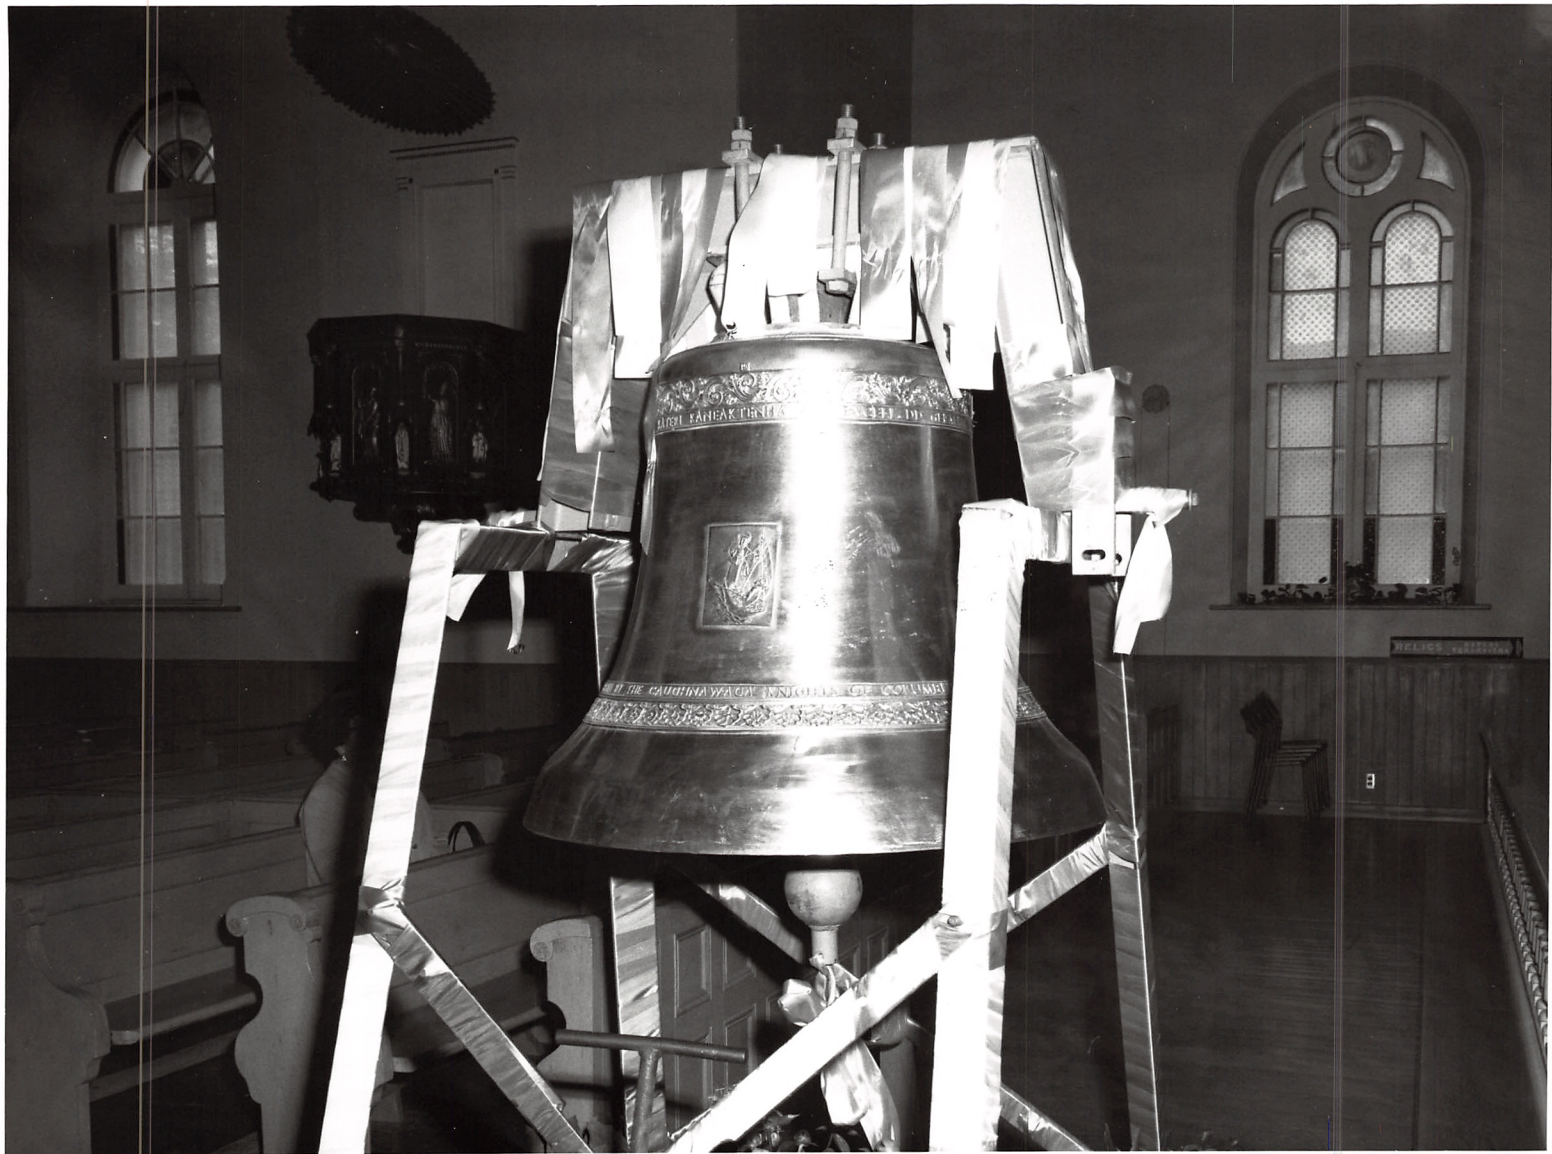

PI
ALISI TAREAK THTIA

IN THE CAUGHNAWAGW INDIANS OF COLUMBI

WELLS, WASHINGTON

8